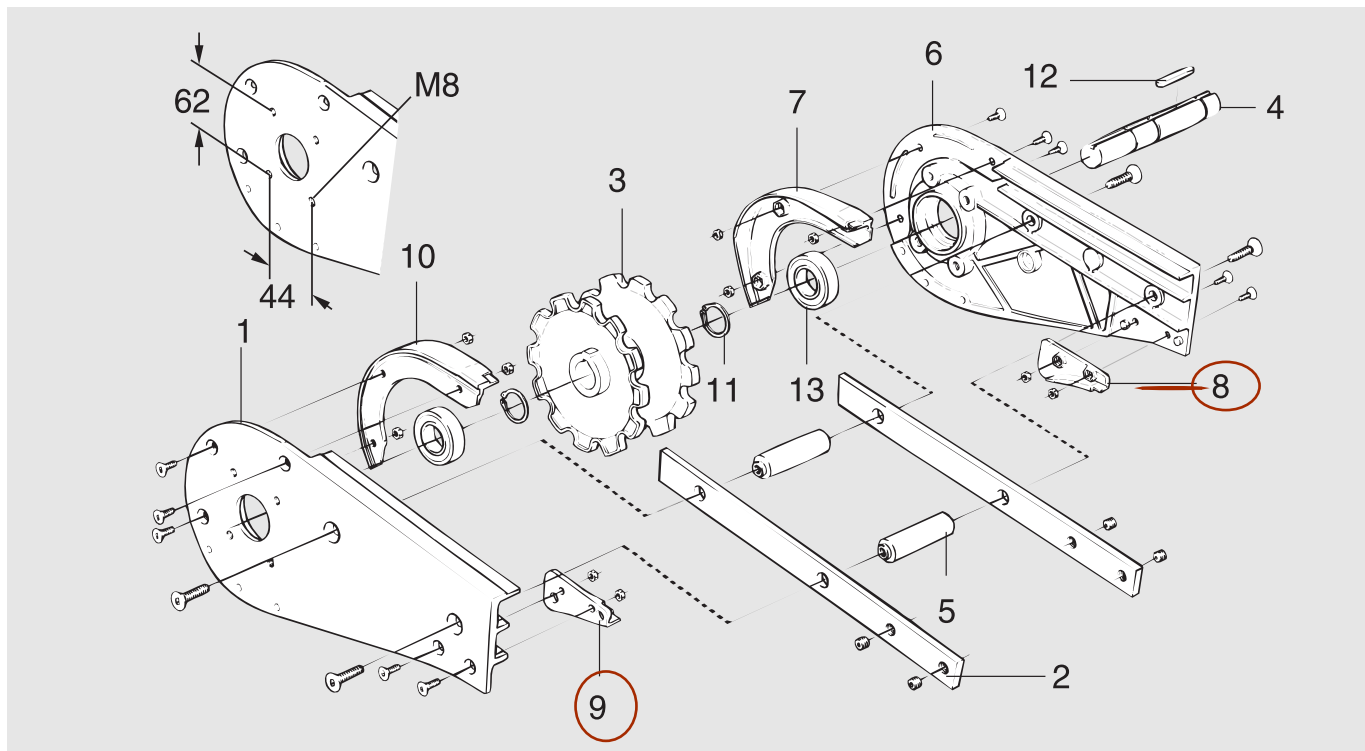

## End drive unit

## Basic unit – XHEB 0 HLU/HRU

Item	Description	Part No	Qty	Comments	Recommended Spare parts
1*	Side plate L	(3904746)	1	See kit 5111628 below	
2	Connecting strip	3921123	2		
3*	Drive wheel	5111627	1	(3904299) Can also be purchased separately.	X
4*	Drive shaft	(3904403)	1	See kit 5111632 below	
5	Spacer	3904140	2		
6*	Side plate R	(3904234)	1	See kit 5111628 below	
7*	Steering guide R	(3904312)	1	See kit 5111629 below	
8*	Guide R	(3904313)	1	See kit 5111622 below	
9*	Guide L	(3904744)	1	See kit 5111622 below	
10*	Steering guide L	(3904745)	1	See kit 5111629 below	
11*	Retaining ring	(SgA 25)	3	See kit 5111632 below	
12*	Thin parallel key	(8×7–63)	1	See kit 5111632 below	
13*	Bearing	(6205 2RS1/C3)	2	See kit 5111632 below	
Kits					
*1+6	Spare parts kit, Side plate	5111628			
*3+4+11 +12+13	Spare parts kit, Wheel	5111632			X
*7+10	Spare parts kit, Steering guide	5111629		LH+RH	X
*8+9	Spare parts kit, Guide	5111622		LH+RH	X