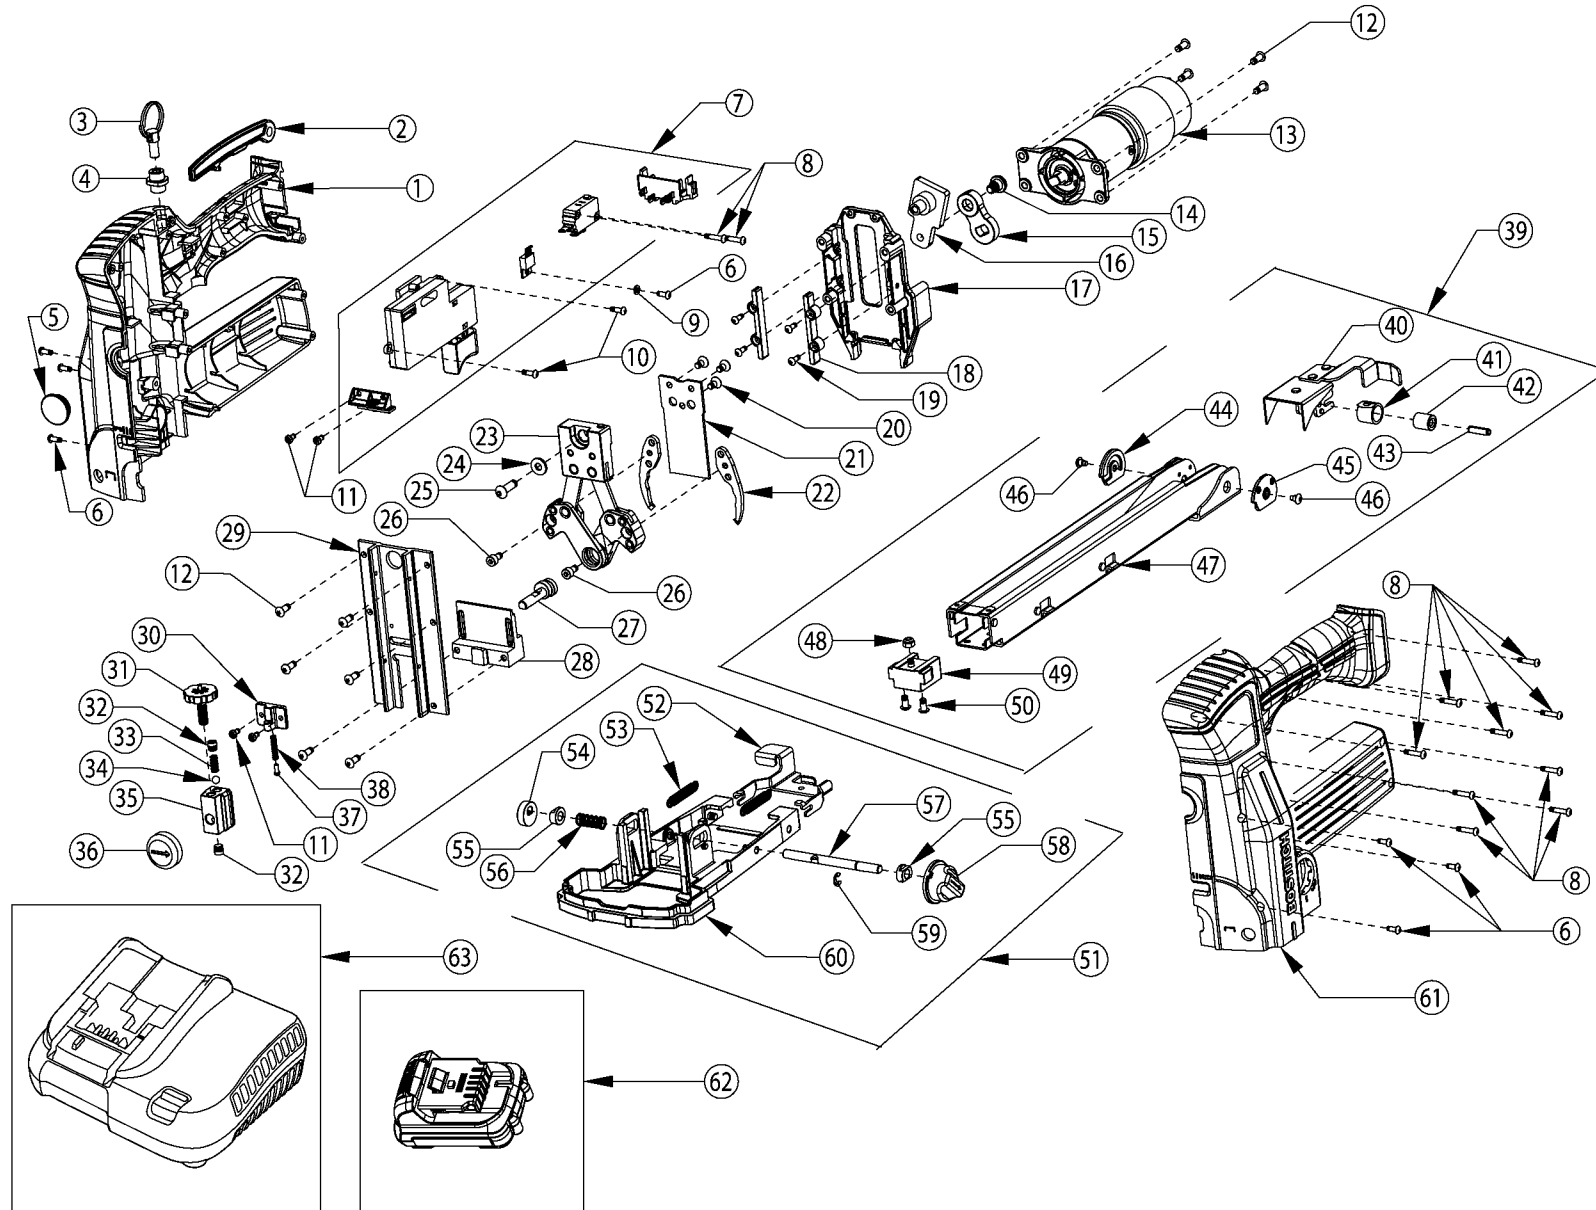

DSC-3219

CORDLESS CARTON CLOSING STAPLER

GRAPADORA AUTÓNOMA PARA
CIERRE DE CAJAS DE CARTÓN

AGRAFEUSE SANS FIL POUR LA FERMETURE
DE CAISSES CARTON

Parts List for DSC-3219 Type 1

Item Number	Part Number	Description	Qty Required
1	9R205489	RIGHT CASE ASSY DSC	1
2	9R201439	SAFETY LEVER	1
3	9R204970	HANGER ASSEMBLY	1
4	9R201493	HANGER NUT	1
5	9R201480	DRIVER BOLT COVER	1
6	9R201492	SCREW	7
7	9R205189	SWITCH ASSEMBLY	1
8	9R201483	SCREW	11
9	9R205485	WASHER	1
10	9R205243	SCREW	2
11	9R201739	SCREW	4
12	9R204949	SCREW	10
13	9R204956	MOTOR/TRANS ASSEM.	1
14	9R200730	CRANK BOLT	1
15	9R200657	CRANK ARM	1
16	9R205419	CONNECTING ROD	1
17	9R205483	MAIN BODY, C	1
18	9R198670	WEAR GUIDE	1
19	9R201744	SCREW	4
20	9R204947	SCREW	3
21	9R205458	DRIVER, C	1
22	9R201440	CLINCHER, 19MM	2
23	9R204964	DRIVE ASSEMBLY	1
24	9R205425	WASHER	1
25	9R205426	SCREW	1
26	9R200745	SCREW	2
27	9R201642	PIVOT PIN	1

Parts List for DSC-3219 Type 1

Item Number	Part Number	Description	Qty Required
28	9R205459	DRIVER GUIDE, C	1
29	9R201641	FRONT BODY	1
30	9R201757	CLINCH DETENT MOUNT	1
31	9R205349	CLINCH DIAL	1
32	9R201749	SCREW	2
33	9R201748	PIVOT PIN SPRING	1
34	9R200665	PIVOT PIN BALL	1
35	9R201639	PIVOT PIN BLOCK	1
36	9R204968	LENGTH KNOB ASSEM	1
37	9R201487	CLINCH DETENT	1
38	9R201488	CLINCH DETENT SPRING	1
39	9R205477	MAGAZINE ASSEMBLY, C	1
40	9R205481	PUSHER, C	1
41	9R200503	PUSHER SPRING	1
42	9R200502	PUSHER BUSHING	1
43	9R200504	SPRING PIN	1
44	9R200508	PUSHER GUIDE RIGHT	1
45	9R200509	PUSHER GUIDE LEFT	1
46	9R200510	PUSHER GUIDE SCREW	2
47	9R205195	MAGAZINE BODY	1
48	9R205245	LOCK NUT	1
49	9R205480	PUSHER SPRING MOUNTC	1
50	9R198678	SCREW	2
51	9R205196	BASE ASSEMBLY	1
52	9R200727	MAGAZINE LATCH	1
53	9R200506	MAGAZINE SPRING	2
54	9R204969	DEPTH CAM ASSEM	1