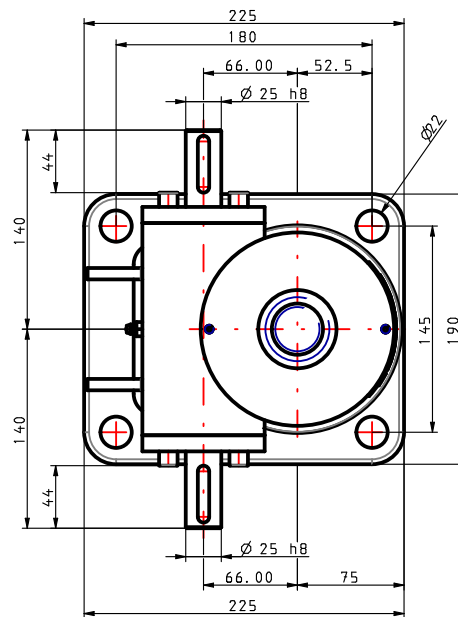

**CONFIGURED**  
DATA SHEET

Anti-Backlash, Upright, Translating  
**MODEL:** EMT0100-U0A2100-0200-EB00-0000

Product Image

Configured Product Image

Configured Product - Dynamic 3D Content

# CONFIGURED DATA SHEET

Anti-Backlash, Upright, Translating  
**MODEL:** EMT0100-U0A2100-0200-EB00-0000

Note: All dimensions in mm unless otherwise stated

[www.powerjacks.com](http://www.powerjacks.com)  
[sales@powerjacks.com](mailto:sales@powerjacks.com)

## CONFIGURATION SUMMARY

Product Code	EMT0100-U0A2100-0200-EB00-0000
Gearbox Feature - 1	None
Gearbox Feature - 2	Anti-Backlash (this option is zero backlash for ball screws)
Gear Ratio	24:1
Lifting Screw Lead	Option 1 Lead - Right Hand(Standard)
Worm Shaft Type	Standard Material
Stroke (mm)	200
Worm Shaft Ends	Both
Screw End Fitting	Threaded
Gearbox Mounting	Base Mount
Lifting Screw Material	Standard
Lifting Screw Covers	Cover Pipe and No Bellows Boot
Drive Type	None
Mounting Kit for Limit Switches & Stop Nuts	None
Paint - Lubricant -Seals	Standard Paint, Lubricant and Seals