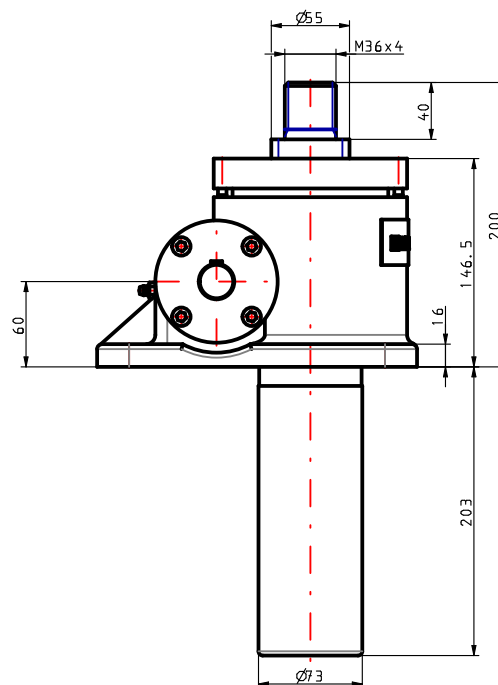

**CONFIGURED**  
DATA SHEET

Anti-Backlash, Upright, Translating  
**MODEL:** EMT0100-U0A2100-0200-EB00-0000

Product Image

Configured Product Image

Configured Product - Dynamic 3D Content

# CONFIGURED DATA SHEET

Anti-Backlash, Upright, Translating  
**MODEL:** EMT0100-U0A2100-0200-EB00-0000

Note: All dimensions in mm unless otherwise stated

[www.powerjacks.com](http://www.powerjacks.com)  
[sales@powerjacks.com](mailto:sales@powerjacks.com)

## CONFIGURATION SUMMARY

Product Code	EMT0100-U0A2100-0200-EB00-0000
Gearbox Feature - 1	None
Gearbox Feature - 2	Anti-Backlash (this option is zero backlash for ball screws)
Gear Ratio	24:1
Lifting Screw Lead	Option 1 Lead - Right Hand(Standard)
Worm Shaft Type	Standard Material
Stroke (mm)	200
Worm Shaft Ends	Both
Screw End Fitting	Threaded
Gearbox Mounting	Base Mount
Lifting Screw Material	Standard
Lifting Screw Covers	Cover Pipe and No Bellows Boot
Drive Type	None
Mounting Kit for Limit Switches & Stop Nuts	None
Paint - Lubricant -Seals	Standard Paint, Lubricant and Seals